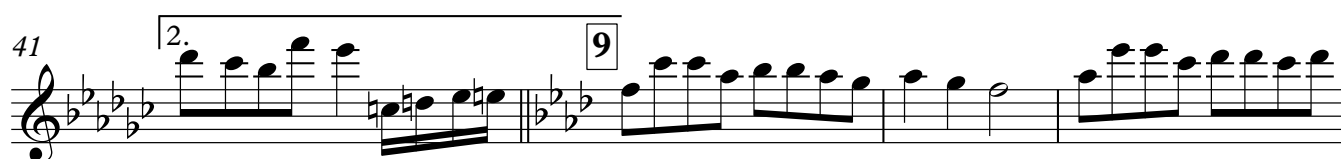

УДАЛ ВАНЬ

Домра\малая

муз. М.Скомороков
сл. Ю.Васютов

Домра\малая

50 11

Musical notation for measures 50-53. The key signature has three flats (B-flat, E-flat, A-flat). The melody consists of eighth and quarter notes, ending with a double bar line.

54

Musical notation for measures 54-57. The key signature has three flats (B-flat, E-flat, A-flat). The melody consists of eighth and quarter notes, ending with a double bar line.